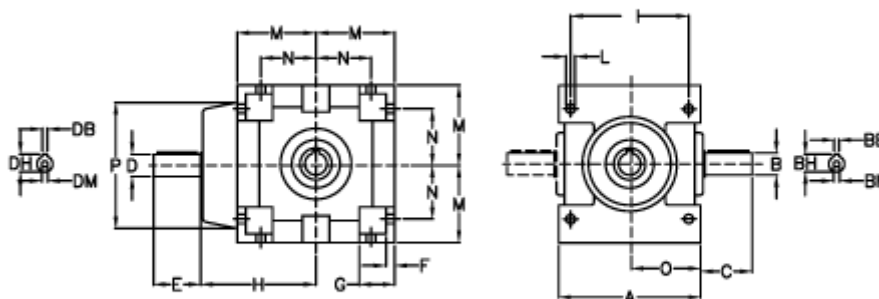

Data Sheet

Article number: 2944148007100

Description: Bevel gear RAN 48DA $i=7,7$

Measures

A	= 240	Description = RAN 48	E $i \geq 2$	= 80	O	= 120	
BB H7	= 14	D h6 $i=1$	= 48	F	= 20	P f7	= 240
BH	= 51.5	D h6 $i \geq 2$	= 38	G	= 70	Weight (kg)	= 63.0
B h6	= 48	DH $i=1$	= 51.5	H	= 213		
BM	= M16	DH $i \geq 2$	= 41.0	I	= 200		
C	= 110	DM $i=1$	= M16	L	= 16.0		
DB $i=1$	= 14	DM $i \geq 2$	= M12	M	= 140		
DB $i \geq 2$	= 10	E $i=1$	= 110	N	= 95		